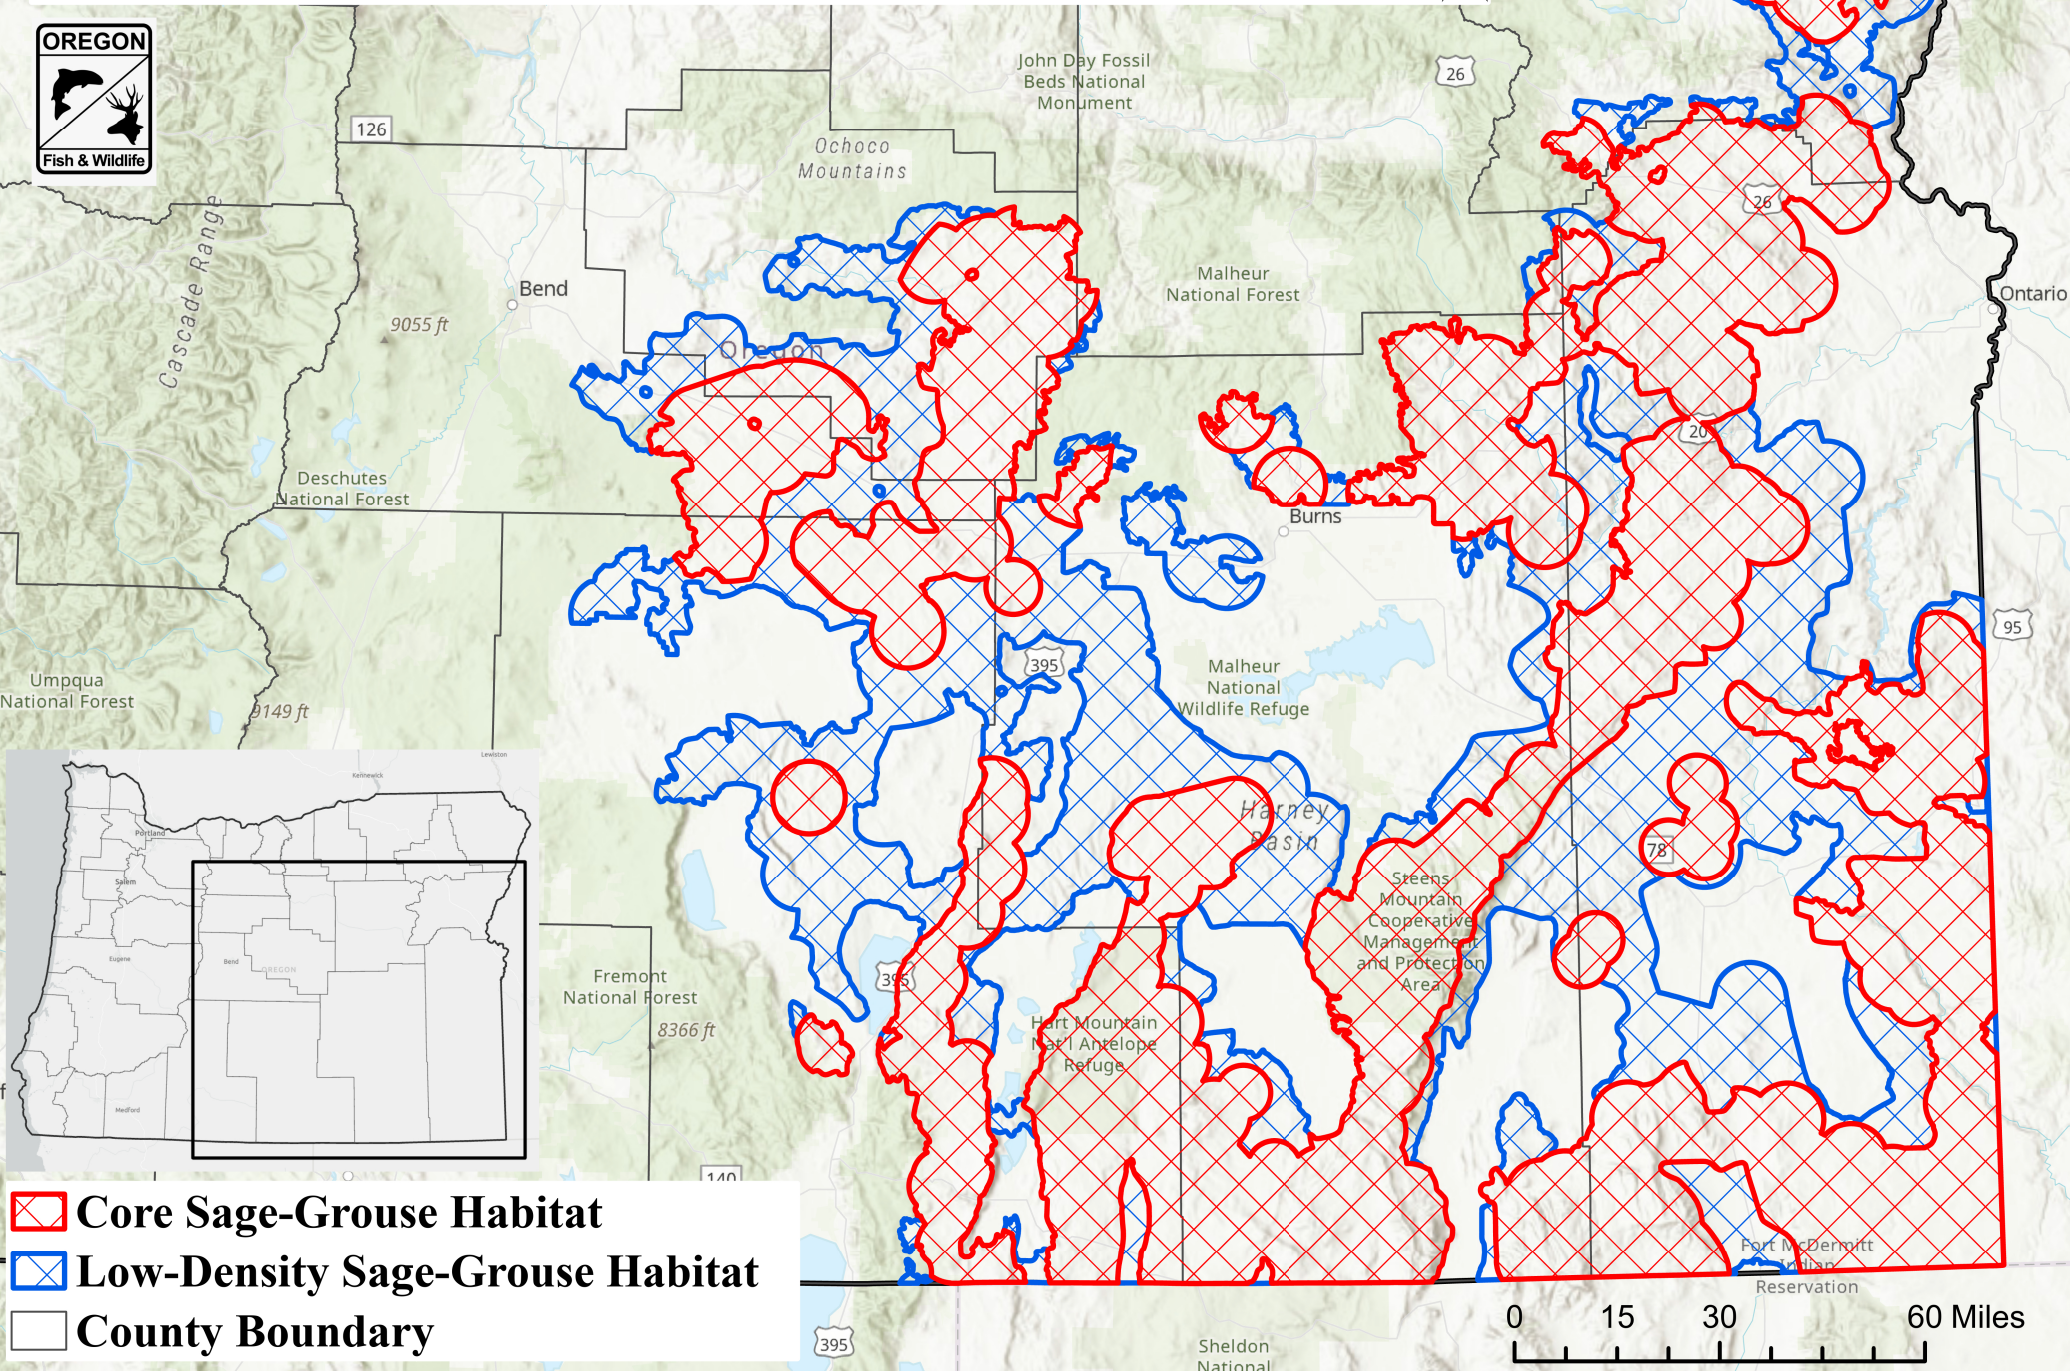

Oregon Sage-Grouse Core and Low-Density Habitat

Updated in 2023

Oregon Department of Fish and Wildlife

- Core Sage-Grouse Habitat
- Low-Density Sage-Grouse Habitat
- County Boundary

0 15 30 60 Miles